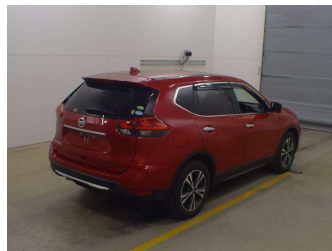

# 2018 Nissan X-Trail 20X 4WD 7 Seater

**Purchase Price** **\$28,990**

Includes GST  
Excludes on-road costs of \$360

Finance may be available on this vehicle. Ask one of our friendly staff for more information.

Gain peace of mind with Mechanical Breakdown Insurance. **Ask us how.**

an ASSURANT company

**Top features**

None Listed

**Body Style**  
5 door, SUV

**Odometer**  
13,354 km

**Engine**  
2000 cc, Internal Combustion