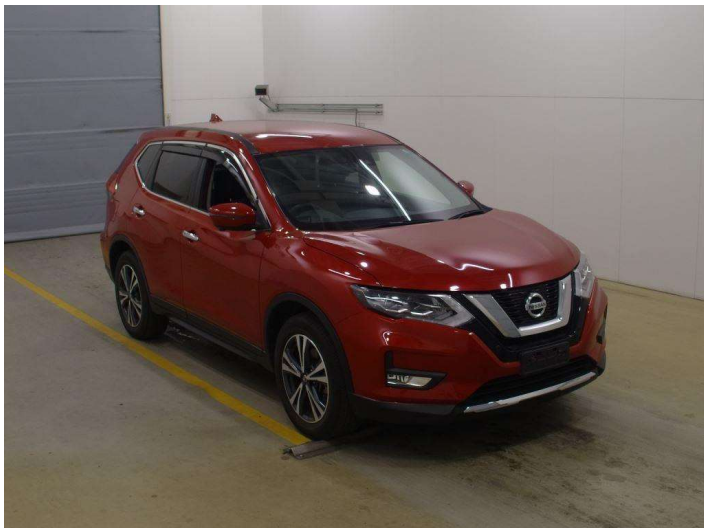

# 2018 Nissan X-Trail 20X 4WD 7 Seater

**Purchase Price** **\$28,990**

Includes GST  
Excludes on-road costs of \$360

Finance may be available on this vehicle. Ask one of our friendly staff for more information.

Gain peace of mind with Mechanical Breakdown Insurance. **Ask us how.**

an ASSURANT company

**Top features**

None Listed

**Body Style**  
5 door, SUV

**Odometer**  
13,354 km

**Engine**  
2000 cc, Internal Combustion