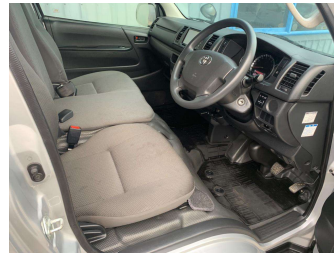

2018 Toyota HIACE DX GL-Package 6 Seater

Purchase Price **\$26,990**
 Includes GST
 Excludes on-road costs of \$460

Finance may be available on this vehicle. Ask one of our friendly staff for more information.

Body Style
5 door, Van

Odometer
274,603 km

Engine
2800 cc, Internal Combustion

Fuel Type
Diesel

Transmission
Auto, Front Wheel

Wheels
-

VIN
7AT0H60FX23003985

Interior
-