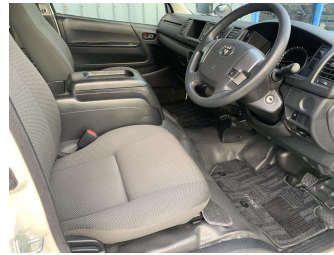

# 2019 Toyota HIACE DX 10 Seater With ESC

**Purchase Price** **\$44,990**

Includes GST  
Excludes on-road costs of \$360

Finance may be available on this vehicle. Ask one of our friendly staff for more information.

**Body Style**  
4 door, Van

**Odometer**  
66,290 km

**Engine**  
2700 cc, Internal Combustion

**Fuel Type**  
Petrol

**Transmission**  
Auto, Front Wheel

**Wheels**  
-

**VIN**  
7AT0H60FX24056690

**Interior**  
-