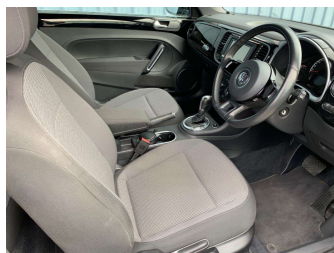

2013 Volkswagen Beetle Design

Purchase Price **\$14,990**
Includes GST
 Excludes on-road costs of \$310

Finance may be available on this vehicle. Ask one of our friendly staff for more information.

Gain peace of mind with Mechanical Breakdown Insurance. **Ask us how.**

Safety

Based on 2023 VSRR rating

Reg No.
 -

Ext Colour
Black

History
Ex-Overseas

Seats
4 seats

CO2 Emissions
★★★★☆
153 grams/km

Energy Economy
★★★★☆☆
Annual fuel cost of \$2,590
6.6L per 100km