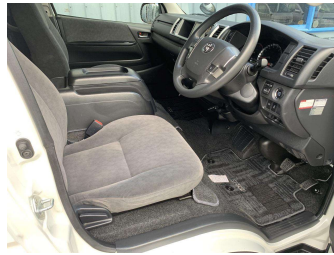

2018 Toyota HIACE GL 10 Seater

Purchase Price **\$42,990**

Includes GST
Excludes on-road costs of \$360

Finance may be available on this vehicle. Ask one of our friendly staff for more information.

Gain peace of mind with Mechanical Breakdown Insurance. **Ask us how.**

Body Style
4 door, Van

Odometer
103,000 km

Engine
2700 cc, Internal Combustion

Fuel Type
Petrol

Transmission
Auto, Rear Wheel

Wheels
-

VIN
7AT0H60FX24051211

Interior
-