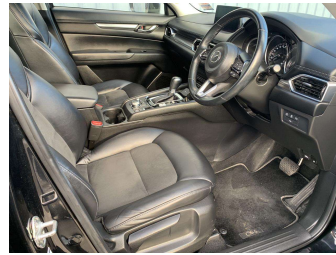

2021 Mazda CX-5 GSX PTR 2.5P/4WD/6AT