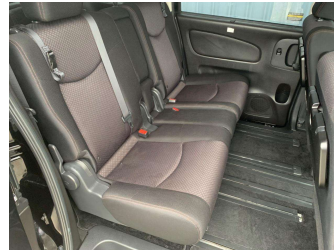

2013 Nissan SERENA Highway Star S-Hybrid

Purchase Price **$14,990**
Includes GST, Registration & Licensing

Finance may be available on this vehicle. Ask one of our friendly staff for more information.

Gain peace of mind with Mechanical Breakdown Insurance. **Ask us how.**

an ASSURANT company

Top features

- » ABS Brakes
- » Auto Headlights
- » CD/Stereo
- » Climate Control Air Co...
- » Cruise Control
- » Dual Air Bags
- » Econ (Fuel Saver Mode)
- » Electric Mirrors
- » Electronic Stability C...
- » Fog Lights
- » Immobiliser
- » Intel Key
- » ISO FIX
- » Power Sliding Door
- » Rear Wiper
- » Remote Central Locking
- » Tints

Body Style
5 door, People Mover

Odometer
107,419 km

Engine
2000 cc, Hybrid

Fuel Type
Petrol

Transmission
Auto, Front Wheel

Wheels
-

VIN
7AT0DH3FX23170715

Interior
-

Safety

Based on 2023 VSRR rating

Reg No.
QBL648

Ext Colour
Black

History
Ex-Overseas, 2 owners

Seats
8 seats

CO2 Emissions
★★★★☆
171 grams/km

Energy Economy
★★★☆☆

Annual fuel cost of $2,860
7.3L per 100km

Cost per year is an estimate based on petrol price of $2.80 per litre and an average distance of 14000 km. Emissions and Energy Economy figures standardised to 3P WLTP.

Stock ID: 29780

Craig McLeods Wholesale Cars | Phone 07 850 8168 | Email craig@cmcars.co.nz
552 Te Rapa Road, Hamilton 3200, New Zealand
www.cmcars.co.nz