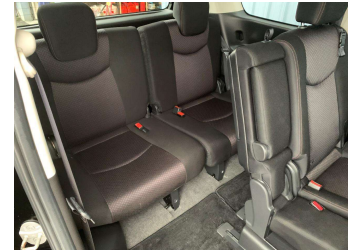

2013 Nissan SERENA Highway Star S-Hybrid

Purchase Price **$14,990**
Includes GST, Registration & Licensing

Finance may be available on this vehicle. Ask one of our friendly staff for more information.

Gain peace of mind with Mechanical Breakdown Insurance. **Ask us how.**

an ASSURANT company

Top features

- » ABS Brakes
- » Auto Headlights
- » CD/Stereo
- » Climate Control Air Co...
- » Cruise Control
- » Dual Air Bags
- » Econ (Fuel Saver Mode)
- » Electric Mirrors
- » Electronic Stability C...
- » Fog Lights
- » Immobiliser
- » Intel Key
- » ISO FIX
- » Power Sliding Door
- » Rear Wiper
- » Remote Central Locking
- » Tints

Body Style
5 door, People Mover

Odometer
107,419 km

Engine
2000 cc, Hybrid

Fuel Type
Petrol

Transmission
Auto, Front Wheel

Wheels
-

VIN
7AT0DH3FX23170715

Interior
-

Safety

Based on 2023 VSRR rating

Reg No.
QBL648

Ext Colour
Black

History
Ex-Overseas, 2 owners

Seats
8 seats

CO2 Emissions
★★★★☆
171 grams/km

Energy Economy
★★★☆☆

Annual fuel cost of $2,860
7.3L per 100km

Cost per year is an estimate based on petrol price of $2.80 per litre and an average distance of 14000 km. Emissions and Energy Economy figures standardised to 3P WLTP.

Stock ID: 29780

Craig McLeods Wholesale Cars | Phone 07 850 8168 | Email craig@cmcars.co.nz
552 Te Rapa Road, Hamilton 3200, New Zealand
www.cmcars.co.nz