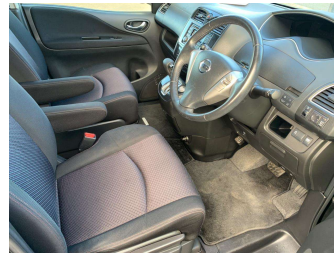

2013 Nissan SERENA Highway Star S-Hybrid

Purchase Price **$14,990**
Includes GST, Registration & Licensing

Finance may be available on this vehicle. Ask one of our friendly staff for more information.

Gain peace of mind with Mechanical Breakdown Insurance. **Ask us how.**

an ASSURANT company

Top features

- » ABS Brakes
- » Auto Headlights
- » CD/Stereo
- » Climate Control Air Co...
- » Cruise Control
- » Dual Air Bags
- » Econ (Fuel Saver Mode)
- » Electric Mirrors
- » Electronic Stability C...
- » Fog Lights
- » Immobiliser
- » Intel Key
- » ISO FIX
- » Power Sliding Door
- » Rear Wiper
- » Remote Central Locking
- » Tints

Body Style
5 door, People Mover

Odometer
107,419 km

Engine
2000 cc, Hybrid

Fuel Type
Petrol

Transmission
Auto, Front Wheel

Wheels
-

VIN
7AT0DH3FX23170715

Interior
-

Safety

Based on 2023 VSRR rating

Reg No.
QBL648

Ext Colour
Black

History
Ex-Overseas, 2 owners

Seats
8 seats

CO2 Emissions
★★★★☆
171 grams/km

Energy Economy
★★★☆☆

Annual fuel cost of $2,860
7.3L per 100km

Cost per year is an estimate based on petrol price of $2.80 per litre and an average distance of 14000 km. Emissions and Energy Economy figures standardised to 3P WLTP.

Stock ID: 29780

Craig McLeods Wholesale Cars | Phone 07 850 8168 | Email craig@cmcars.co.nz
552 Te Rapa Road, Hamilton 3200, New Zealand
www.cmcars.co.nz