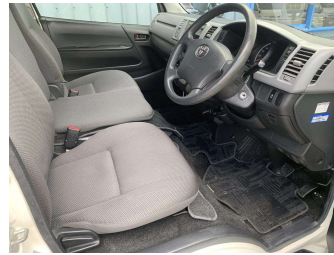

# 2012 Toyota HIACE Milner Mobility Wheel Chair Van

**Purchase Price** **\$29,990**  
Includes GST, Registration & Licensing

Finance may be available on this vehicle. Ask one of our friendly staff for more information.