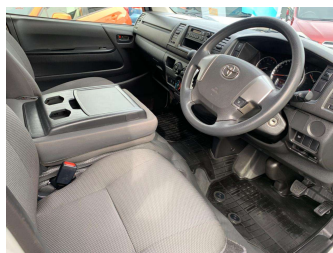

# 2018 Toyota HIACE DX 5 Door 6 Seater with ESC

**Purchase Price** **\$36,990**

Includes GST  
Excludes on-road costs of \$460

Finance may be available on this vehicle. Ask one of our friendly staff for more information.

**Body Style**  
5 door, Van

**Odometer**  
61,046 km

**Engine**  
2800 cc, Internal Combustion

**Fuel Type**  
Diesel

**Transmission**  
Auto, Rear Wheel

**Wheels**  
-

**VIN**  
7AT0H60FX22004279

**Interior**  
-