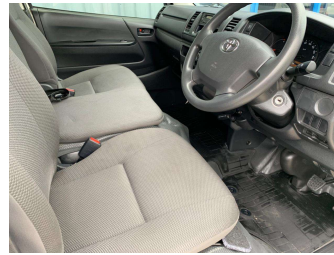

# 2018 Toyota HIACE DX 5 Door With ESC

**Purchase Price**

**\$29,990**

Includes GST  
Excludes on-road costs of \$310

Finance may be available on this vehicle. Ask one of our friendly staff for more information.