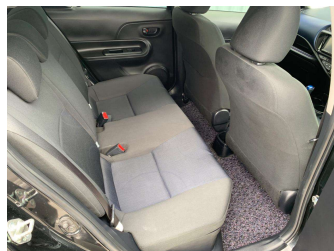

2015 Toyota Aqua S Smart Entry Package

Purchase Price **\$14,990**

Includes GST
Excludes on-road costs of \$310

Finance may be available on this vehicle. Ask one of our friendly staff for more information.