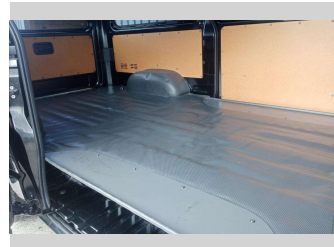

# 2019 Toyota HIACE DX-GL 5 Door

Purchase Price **\$35,990**  
Includes GST, Registration & Licensing

Finance may be available on this vehicle. Ask one of our friendly staff for more information.

Gain peace of mind with Mechanical Breakdown Insurance. **Ask us how.**