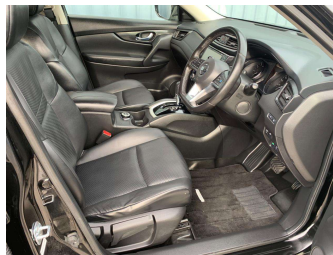

2018 Nissan X-Trail 20XI

Purchase Price **$25,990**

Includes GST
Excludes on-road costs of $360

Finance may be available on this vehicle. Ask one of our friendly staff for more information.

Gain peace of mind with Mechanical Breakdown Insurance. **Ask us how.**

an ASSURANT company

1. **Top features**
2. » 2WD/4WD Options
   - » 3 Diagonal Rear Belts
   - » 360 Degree Camera
   - » ABS Brakes
   - » Apple CarPlay
   - » Auto Headlights
   - » AUX Input
   - » CD/Stereo
   - » Down Hill Assist
   - » Dual Air Bags
   - » Dual Climate Air Condi...
   - » Econ (Fuel Saver Mode)
   - » Electric Mirrors
   - » Electric Open/Close Ta...
   - » Electronic Stability C...
   - » Fog Lights
   - » Immobiliser
   - » Intel Key

Body Style
5 door, SUV

Odometer
90,000 km

Engine
2000 cc, Internal Combustion

Fuel Type
Petrol

Transmission
Auto, 4WD

Wheels
-

VIN
7AT0DH6LX24083118

Interior
-

Safety

Based on 2023 UCSR rating for 14-21 models

Reg No.
-

Ext Colour
Black

History
Ex-Overseas

Seats
5 seats

CO2 Emissions
★★★★☆
169 grams/km

Energy Economy
★★★★☆☆
Annual fuel cost of $2,820
7.2L per 100km

Cost per year is an estimate based on petrol price of $2.80 per litre and an average distance of 14000 km. Emissions and Energy Economy figures standardised to 3P WLTP.

Stock ID: 29685

Craig McLeods Wholesale Cars | Phone 07 850 8168 | Email craig@cmcars.co.nz
552 Te Rapa Road, Hamilton 3200, New Zealand
www.cmcars.co.nz