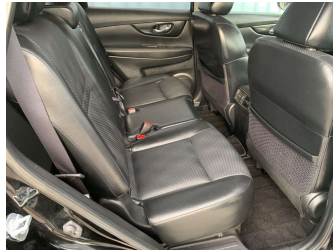

2018 Nissan X-Trail 20XI

Purchase Price **$25,990**

Includes GST
Excludes on-road costs of $360

Finance may be available on this vehicle. Ask one of our friendly staff for more information.

Gain peace of mind with Mechanical Breakdown Insurance. **Ask us how.**

an ASSURANT company

1. **Top features**
2. » 2WD/4WD Options
   - » 3 Diagonal Rear Belts
   - » 360 Degree Camera
   - » ABS Brakes
   - » Apple CarPlay
   - » Auto Headlights
   - » AUX Input
   - » CD/Stereo
   - » Down Hill Assist
   - » Dual Air Bags
   - » Dual Climate Air Condi...
   - » Econ (Fuel Saver Mode)
   - » Electric Mirrors
   - » Electric Open/Close Ta...
   - » Electronic Stability C...
   - » Fog Lights
   - » Immobiliser
   - » Intel Key

Body Style
5 door, SUV

Odometer
90,000 km

Engine
2000 cc, Internal Combustion

Fuel Type
Petrol

Transmission
Auto, 4WD

Wheels
-

VIN
7AT0DH6LX24083118

Interior
-

Safety

Based on 2023 UCSR rating for 14-21 models

Reg No.
-

Ext Colour
Black

History
Ex-Overseas

Seats
5 seats

CO2 Emissions
★★★★☆
169 grams/km

Energy Economy
★★★★☆☆
Annual fuel cost of $2,820
7.2L per 100km

Cost per year is an estimate based on petrol price of $2.80 per litre and an average distance of 14000 km. Emissions and Energy Economy figures standardised to 3P WLTP.

Stock ID: 29685

Craig McLeods Wholesale Cars | Phone 07 850 8168 | Email craig@cmcars.co.nz
552 Te Rapa Road, Hamilton 3200, New Zealand
www.cmcars.co.nz