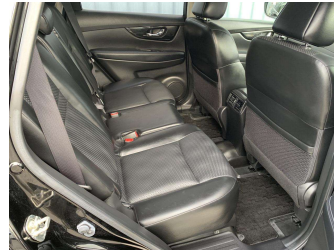

2019 Nissan X-Trail 20XI

Purchase Price

$23,990

Includes GST
Excludes on-road costs of $360

Finance may be available on this vehicle. Ask one of our friendly staff for more information.

Gain peace of mind with Mechanical Breakdown Insurance. **Ask us how.**

an ASSURANT company

Top features

- » 3 Diagonal Rear Belts
- » 360 Degree Camera
- » ABS Brakes
- » Adaptive Cruise Contro...
- » Auto Headlights
- » AUX Input
- » CD/Stereo
- » Dual Air Bags
- » Dual Climate Air Condi...
- » Econ (Fuel Saver Mode)
- » Electronic Stability C...
- » Fog Lights
- » Immobiliser
- » Intel Key
- » ISO FIX
- » i-Stop
- » New Tyres
- » Parking Sonar Front An...

Body Style
5 door, SUV

Odometer
96,000 km

Engine
2000 cc, Internal Combustion

Fuel Type
Petrol

Transmission
Auto, Front Wheel

Wheels
-

VIN
7AT0DH6LX24054793

Interior
-

Safety

Based on 2023 UCSR rating for 14-21 models

Reg No.
-

Ext Colour
Black

History
Ex-Overseas

Seats
5 seats

CO2 Emissions
★★★★☆
162 grams/km

Energy Economy
★★★★☆☆
Annual fuel cost of $2,700
6.9L per 100km

Cost per year is an estimate based on petrol price of $2.80 per litre and an average distance of 14000 km. Emissions and Energy Economy figures standardised to 3P WLTP.

Stock ID: 29686

Craig McLeods Wholesale Cars | Phone 07 850 8168 | Email craig@cmcars.co.nz
552 Te Rapa Road, Hamilton 3200, New Zealand
www.cmcars.co.nz

★★★★★
4.77 | 1304 reviews