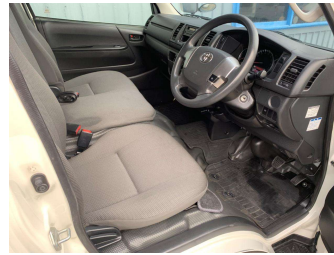

2017 Toyota HIACE DX 5 Door With ESC

Purchase Price **\$36,990**

Includes GST
Excludes on-road costs of \$460

Finance may be available on this vehicle. Ask one of our friendly staff for more information.

Body Style
5 door, Van

Odometer
72,145 km

Engine
2800 cc, Internal Combustion

Fuel Type
Diesel

Transmission
Auto, Rear Wheel

Wheels
-

VIN
7AT0H60FX23001202

Interior
-