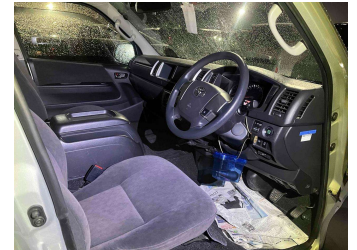

2018 Toyota HIACE GL 10 Seater

Purchase Price **\$49,990**

Includes GST
Excludes on-road costs of \$360

Finance may be available on this vehicle. Ask one of our friendly staff for more information.

Gain peace of mind with Mechanical Breakdown Insurance. **Ask us how.**

an ASSURANT company

- Top features**
- » 10 Diagonal Seat Belts
 - » ABS Brakes
 - » Auto Headlights
 - » Chain Driven
 - » Climate Control Air Co...
 - » Dual Air Bags
 - » Electric Mirrors
 - » Electronic Stability C...
 - » Fog Lights
 - » Forward Collision Warn...
 - » Immobiliser
 - » Intel Key
 - » Lane Departure Warning
 - » Radio
 - » Rear Air Conditioning
 - » Rear Wiper
 - » Remote Central Locking
 - » Reverse Camera

Body Style
4 door, Van

Odometer
11,582 km

Engine
2700 cc, Internal Combustion

Fuel Type
Petrol

Transmission
Auto, Rear Wheel

Wheels
-

VIN
7AT0H60FX24052530

Interior
-