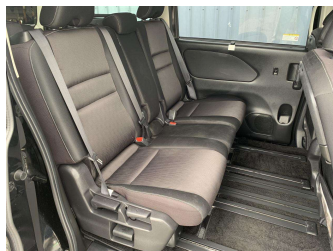

2017 Nissan SERENA HIGHWAY STAR S- HYBRID

Purchase Price **$20,990**

Includes GST
Excludes on-road costs of $360

Finance may be available on this vehicle. Ask one of our friendly staff for more information.

Gain peace of mind with Mechanical Breakdown Insurance. **Ask us how.**

an ASSURANT company

1. **Top features**
2. » 360 Degree Camera
   - » 6 SRS Airbags
   - » ABS Brakes
   - » Adaptive Cruise Control
   - » Auto Headlights
   - » CD/Stereo
   - » Climate Control Air Conditioning
   - » Econ (Fuel Saver Mode)
   - » Electric Mirrors
   - » Electric Sliding Doors
   - » Electronic Stability Control
   - » Fog Lights
   - » Forward Collision Warning
   - » Immobiliser
   - » Intel Key
   - » ISO FIX
   - » i-Stop
   - » Parking Sonar Front and Rear

Body Style
5 door, People Mover

Odometer
103,600 km

Engine
2000 cc, Hybrid

Fuel Type
Petrol

Transmission
Auto, Front Wheel

Wheels
-

VIN
7AT0DH3FX24029545

Interior
-

Safety

Based on 2023 VSRR rating

Reg No.

-

Ext Colour
Black

History
Ex-Overseas

Seats
8 seats

CO2 Emissions
★★★★☆
160 grams/km

Energy Economy
★★★★☆☆

Annual fuel cost of $2,670
6.8L per 100km

Cost per year is an estimate based on petrol price of $2.80 per litre and an average distance of 14000 km. Emissions and Energy Economy figures standardised to 3P WLTP.

Stock ID: 29689

Craig McLeods Wholesale Cars | Phone 07 850 8168 | Email craig@cmcars.co.nz
552 Te Rapa Road, Hamilton 3200, New Zealand
www.cmcars.co.nz