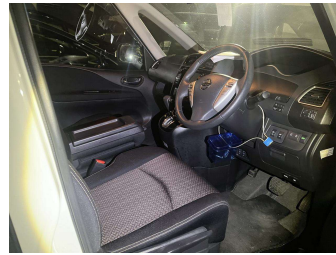

2016 Nissan SERENA Highway Star V-Selection

Purchase Price **\$15,990**
Includes GST
 Excludes on-road costs of \$360

Finance may be available on this vehicle. Ask one of our friendly staff for more information.

Gain peace of mind with Mechanical Breakdown Insurance. **Ask us how.**

an ASSURANT company

Top features
 None Listed

Body Style
5 door, People Mover

Odometer
94,000 km

Engine
2000 cc, Hybrid

Fuel Type
Other