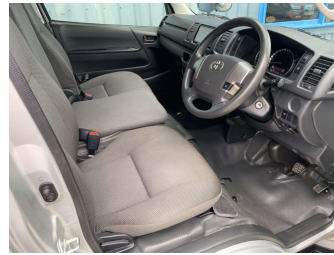

2018 Toyota HIACE DX 5 Door With ESC

Purchase Price

\$32,990

Includes GST
Excludes on-road costs of \$460

Finance may be available on this vehicle. Ask one of our friendly staff for more information.

Gain peace of mind with Mechanical Breakdown Insurance. **Ask us how.**

Body Style
5 door, Van

Odometer
184,432 km

Engine
2800 cc, Internal Combustion

Fuel Type
Diesel

Transmission
Auto, Rear Wheel

Wheels
-

VIN
7AT0H60FX23003197

Interior
-