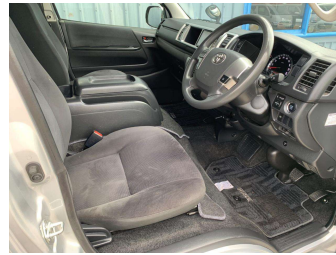

2018 Toyota HIACE SUPER GL 5 SEATER

Purchase Price
Includes GST
Excludes on-road costs of \$360

\$37,990

Finance may be available on this vehicle. Ask one of our friendly staff for more information.

Gain peace of mind with Mechanical Breakdown Insurance. **Ask us how.**

Body Style
5 door, Van

Odometer
92,000 km

Engine
2700 cc, Internal Combustion

Fuel Type
Petrol

Transmission
Auto, Rear Wheel

Wheels
-

VIN
7AT0H60FX24008050

Interior
-