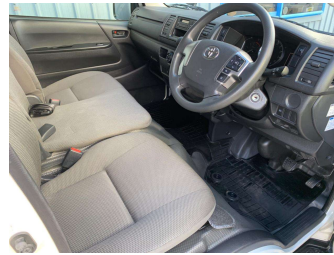

2020 Toyota HIACE DX 5 Door With ESC

Purchase Price **\$37,990**

Includes GST
Excludes on-road costs of \$460

Finance may be available on this vehicle. Ask one of our friendly staff for more information.

Body Style
5 door, Van

Odometer
80,042 km

Engine
2800 cc, Internal Combustion

Fuel Type
Diesel

Transmission
Auto, Rear Wheel

Wheels
-

VIN
7AT0H60FX23012811

Interior
-