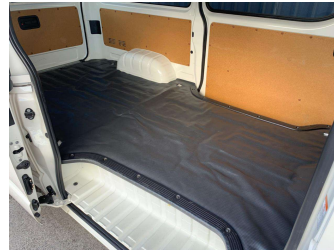

2020 Toyota HIACE DX 5 Door With ESC

Purchase Price **$37,990**

Includes GST
Excludes on-road costs of $460

Finance may be available on this vehicle. Ask one of our friendly staff for more information.

Gain peace of mind with Mechanical Breakdown Insurance. **Ask us how.**

an ASSURANT company

Top features

- » ABS Brakes
- » Air Conditioning
- » AUX Input
- » Central Locking
- » Dual Air Bags
- » Econ (Fuel Saver Mode)
- » Electronic Stability C...
- » Forward Collision Warn...
- » Immobiliser
- » Lane Departure Warning
- » Parking Sonar Rear
- » Radio
- » Remote Central Locking
- » Tints

Body Style
5 door, Van

Odometer
80,042 km

Engine
2800 cc, Internal Combustion

Fuel Type
Diesel

Transmission
Auto, Rear Wheel

Wheels
-

VIN
7AT0H60FX23012811

Interior
-

Safety

Based on 2023 UCSR rating for 05-19 models

Reg No.
-

Ext Colour
White

History
Ex-Overseas

Seats
3 seats

CO2 Emissions
★★★★☆☆
220 grams/km

Energy Economy
★★★★☆☆
Annual fuel cost of $3,440
8.5L per 100km

Cost per year is an estimate based on diesel price of $2.00 per litre and an average distance of 14000 km includes Road User Charges. Emissions and Energy Economy figures standardised to 3P WLTP.

Stock ID: 29275

Craig McLeods Wholesale Cars | Phone 07 850 8168 | Email craig@cmcars.co.nz
552 Te Rapa Road, Hamilton 3200, New Zealand
www.cmcars.co.nz

★★★★★
4.77 | 1304 reviews