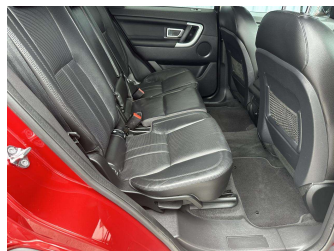

2015 Land Rover DISCOVERY SPORT HSE