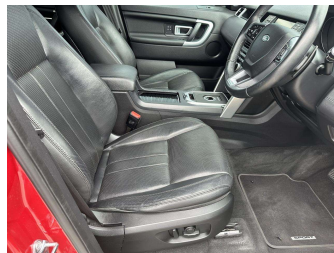

2015 Land Rover DISCOVERY SPORT HSE