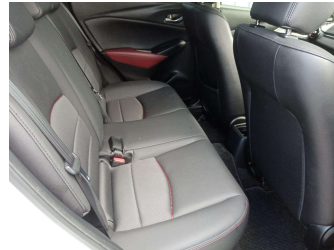

2016 Mazda CX-3 XD Touring Safety-pkg

Purchase Price **$19,990**

Includes GST
Excludes on-road costs of $460

Finance may be available on this vehicle. Ask one of our friendly staff for more information.

Gain peace of mind with Mechanical Breakdown Insurance. **Ask us how.**

an ASSURANT company

1. **Top features**
2. » 3 Diagonal Rear Belts
   - » 5 Door
   - » 6 SRS Airbags
   - » AA CERTIFIED
   - » ABS Brakes
   - » Adaptive Cruise Contro...
   - » Auto Headlights
   - » Auto Wipers
   - » AUX Input
   - » Blind Spot Monitoring...
   - » CD/Stereo
   - » Chain Driven
   - » Child Seat Anchor Poin...
   - » Climate Control Air Co...
   - » Cup Holders
   - » Dark Trim
   - » Electric Mirrors
   - » Electric Windows

Body Style
SUV

Odometer
82,688 km

Engine
1500 cc, Internal Combustion

Fuel Type
Diesel

Transmission
Auto, Front Wheel

Wheels
-

VIN
7AT0C147X21133594

Interior
-

Safety

Based on 2023 UCSR rating for 15-21 models

Reg No.
QJH467

Ext Colour
Pearl

History
Ex-Overseas

Seats
5 seats

CO2 Emissions
★★★★☆
136 grams/km

Energy Economy
★★★★☆☆
Annual fuel cost of $2,520
5.2L per 100km

Cost per year is an estimate based on diesel price of $2.00 per litre and an average distance of 14000 km includes Road User Charges. Emissions and Energy Economy figures standardised to 3P WLTP.

Stock ID: 28540

Craig McLeods Wholesale Cars | Phone 07 850 8168 | Email craig@cmcars.co.nz
552 Te Rapa Road, Hamilton 3200, New Zealand
www.cmcars.co.nz