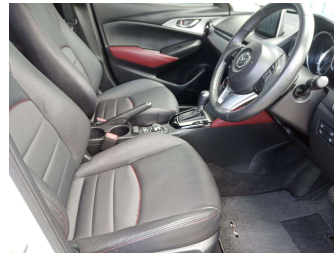

2016 Mazda CX-3 XD Touring Safety-pkg

Purchase Price **$19,990**

Includes GST
Excludes on-road costs of $460

Finance may be available on this vehicle. Ask one of our friendly staff for more information.

Gain peace of mind with Mechanical Breakdown Insurance. **Ask us how.**

an ASSURANT company

1. **Top features**
2. » 3 Diagonal Rear Belts
   - » 5 Door
   - » 6 SRS Airbags
   - » AA CERTIFIED
   - » ABS Brakes
   - » Adaptive Cruise Contro...
   - » Auto Headlights
   - » Auto Wipers
   - » AUX Input
   - » Blind Spot Monitoring...
   - » CD/Stereo
   - » Chain Driven
   - » Child Seat Anchor Poin...
   - » Climate Control Air Co...
   - » Cup Holders
   - » Dark Trim
   - » Electric Mirrors
   - » Electric Windows

Body Style
SUV

Odometer
82,688 km

Engine
1500 cc, Internal Combustion

Fuel Type
Diesel

Transmission
Auto, Front Wheel

Wheels
-

VIN
7AT0C147X21133594

Interior
-

Safety

Based on 2023 UCSR rating for 15-21 models

Reg No.
QJH467

Ext Colour
Pearl

History
Ex-Overseas

Seats
5 seats

CO2 Emissions
★★★★☆
136 grams/km

Energy Economy
★★★★☆☆
Annual fuel cost of $2,520
5.2L per 100km

Cost per year is an estimate based on diesel price of $2.00 per litre and an average distance of 14000 km includes Road User Charges. Emissions and Energy Economy figures standardised to 3P WLTP.

Stock ID: 28540

Craig McLeods Wholesale Cars | Phone 07 850 8168 | Email craig@cmcars.co.nz
552 Te Rapa Road, Hamilton 3200, New Zealand
www.cmcars.co.nz