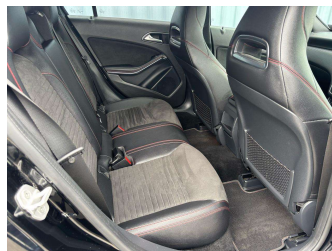

2018 Mercedes-Benz A 180 Sports AMG Exclusive