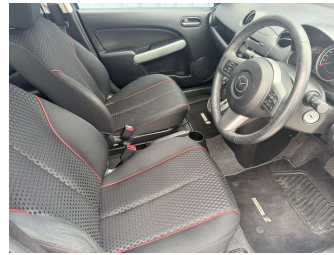

2013 Mazda Mazda2 1.5 Sport LOW KM

Purchase Price **$12,990**
Includes GST, Registration & Licensing

Finance may be available on this vehicle. Ask one of our friendly staff for more information.

Gain peace of mind with Mechanical Breakdown Insurance. **Ask us how.**

1. **Top features**
2. » 16"Alloys
   - » 3 Diagonal Rear Belts
   - » 6 SRS Airbags
   - » ABS Brakes
   - » Air Conditioning
   - » Auto Headlights
   - » Auto Wipers
   - » AUX Input
   - » Chain Driven
   - » Cruise Control
   - » Electric Mirrors
   - » Electric Windows
   - » Electronic Stability C...
   - » Fog Lights
   - » Full Service History
   - » Immobiliser
   - » ISO FIX
   - » Multi Function Steerin...

Body Style
5 door, Hatchback

Odometer
55,767 km

Engine
1500 cc, Internal Combustion

Fuel Type
Petrol

Transmission
Auto, Front Wheel

Wheels
-

VIN
JM0DE10Y2E0269018

Interior
-

Safety

Based on 2025 UCSR rating for 07-14 models

Reg No.
RRN716

Ext Colour
Blue

History
NZ New, 1 owner

Seats
5 seats

CO2 Emissions
★★★★☆
181 grams/km

Energy Economy
★★☆☆☆☆

Annual fuel cost of $2,980
7.6L per 100km

Cost per year is an estimate based on petrol price of $2.80 per litre and an average distance of 14000 km. Emissions and Energy Economy figures standardised to 3P WLTP.

Stock ID: 30414

Craig McLeods Wholesale Cars | Phone 07 850 8168 | Email craig@cmcars.co.nz
552 Te Rapa Road, Hamilton 3200, New Zealand
www.cmcars.co.nz