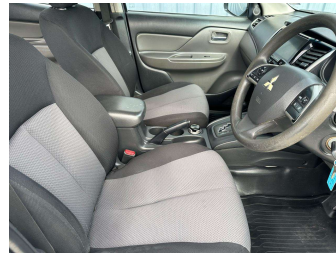

2019 Mitsubishi Triton DC GLX 4WD 5AT 2.4D