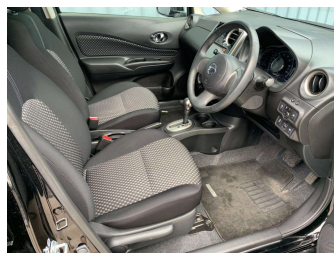

2014 Nissan Note Autech Rider Emergency Brake

Purchase Price **\$11,990**
Includes GST
 Excludes on-road costs of \$310

Finance may be available on this vehicle. Ask one of our friendly staff for more information.

Body Style
5 door, Hatchback

Odometer
89,485 km

Engine
1200 cc, Internal Combustion

Fuel Type
Petrol

Transmission
Auto, Front Wheel

Wheels
 -

VIN
7AT0DH79X23246325

Interior
 -

Safety

Based on 2023 VSRR rating

Reg No.
 -

Ext Colour
Black

History
Ex-Overseas

Seats
5 seats

CO2 Emissions
★★★★☆
126 grams/km

Energy Economy
★★★★☆☆
Annual fuel cost of \$2,120
5.4L per 100km