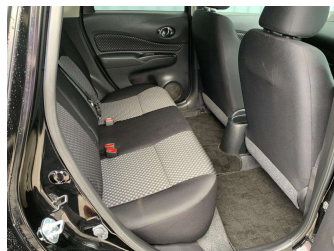

2014 Nissan Note Autech Rider Emergency Brake

Purchase Price **\$11,990**
Includes GST
 Excludes on-road costs of \$310

Finance may be available on this vehicle. Ask one of our friendly staff for more information.