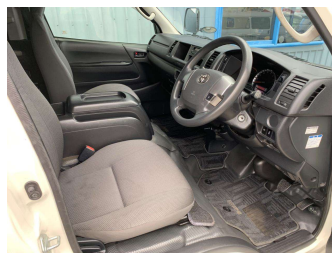

# 2018 Toyota HIACE 12 Seater Commuter

**Purchase Price**

**\$47,990**

Includes GST  
Excludes on-road costs of \$460

Finance may be available on this vehicle. Ask one of our friendly staff for more information.

**Body Style**  
4 door, Van

**Odometer**  
193,000 km

**Engine**  
2800 cc, Internal Combustion

**Fuel Type**  
Diesel

**Transmission**  
Auto, Rear Wheel

**Wheels**  
-

**VIN**  
7AT0H60FX23000444

**Interior**  
-