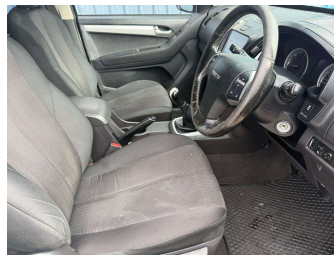

2016 ISUZU D-Max LS DC 3.0D/5MT