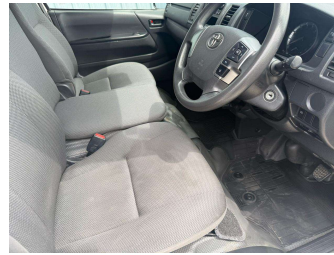

2021 Toyota HIACE DX 5 Door

Purchase Price

\$34,990

Includes GST
Excludes on-road costs of \$560

Finance may be available on this vehicle. Ask one of our friendly staff for more information.

Gain peace of mind with Mechanical Breakdown Insurance. **Ask us how.**

Top features

- » ABS Brakes
- » Air Conditioning
- » Auto Headlights
- » AUX Input
- » Chain Driven
- » Drivers Air Bag
- » Electric Windows
- » Electronic Stability C...
- » Forward Collision Warn...
- » Immobiliser
- » Lane Departure Alert
- » Radio
- » Rear Mirror
- » Rear Wiper
- » Remote Central Locking
- » Tints

Body Style
5 door, Van

Odometer
128,190 km

Engine
2800 cc, Internal Combustion

Fuel Type
Diesel

Transmission
Auto, Rear Wheel

Wheels
-

VIN
7AT0H60FX26017189

Interior
-