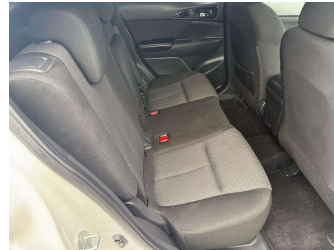

2023 Mitsubishi Eclipse Cross XLS 1.5PT/8CVT