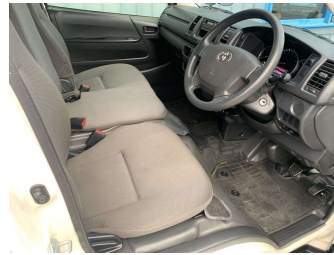

2018 Toyota HIACE DX 5 Door With ESC

Purchase Price

\$39,990

Includes GST
Excludes on-road costs of \$460

Finance may be available on this vehicle. Ask one of our friendly staff for more information.

Gain peace of mind with Mechanical Breakdown Insurance. **Ask us how.**

Body Style
5 door, Van

Odometer
61,815 km

Engine
2800 cc, Internal Combustion

Fuel Type
Diesel

Transmission
Auto, Rear Wheel

Wheels
-

VIN
7AT0H60FX23011775

Interior
-