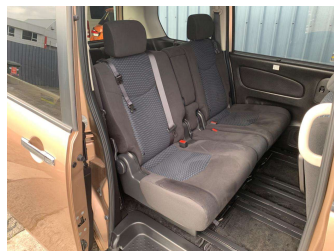

2014 Nissan SERENA 2.0 XS Hybrid

Purchase Price **\$17,990**

Includes GST
Excludes on-road costs of \$310

Finance may be available on this vehicle. Ask one of our friendly staff for more information.

Gain peace of mind with Mechanical Breakdown Insurance. **Ask us how.**

Body Style
5 door, People Mover

Odometer
7,189 km

Engine
2000 cc, Hybrid

Fuel Type
Petrol

Transmission
Auto, Front Wheel

Wheels
-

VIN
7AT0DH3FX23109115

Interior
-