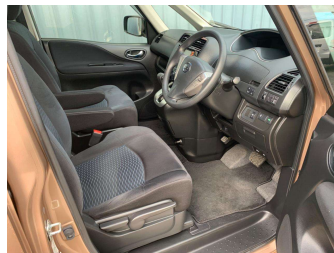

2014 Nissan SERENA 2.0 XS Hybrid

Purchase Price **\$17,990**

Includes GST
Excludes on-road costs of \$310

Finance may be available on this vehicle. Ask one of our friendly staff for more information.

Gain peace of mind with Mechanical Breakdown Insurance. **Ask us how.**

Body Style
5 door, People Mover

Odometer
7,189 km

Engine
2000 cc, Hybrid

Fuel Type
Petrol

Transmission
Auto, Front Wheel

Wheels
-

VIN
7AT0DH3FX23109115

Interior
-