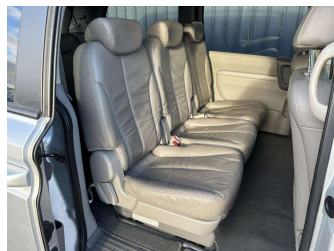

2012 Kia Carnival 3.5 V6 AUTO Limited

Purchase Price **\$7,990**
Includes GST, Registration & Licensing

Finance may be available on this vehicle. Ask one of our friendly staff for more information.

Gain peace of mind with Mechanical Breakdown Insurance. **Ask us how.**