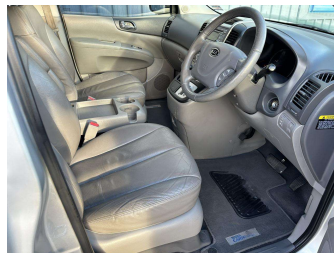

2012 Kia Carnival 3.5 V6 AUTO Limited

Purchase Price **\$7,990**
Includes GST, Registration & Licensing

Finance may be available on this vehicle. Ask one of our friendly staff for more information.

Gain peace of mind with Mechanical Breakdown Insurance. **Ask us how.**

- Top features**
- » 10 SRS Airbags
 - » ABS Brakes
 - » Cruise Control
 - » Electric Drivers Seat
 - » Electric Mirrors
 - » Electric Open/Close Ta...
 - » Electric Sliding Doors
 - » Electronic Stability C...
 - » Fog Lights
 - » ISO FIX
 - » NZ CD/Stereo With Blue...
 - » Parking Sonar Rear
 - » Rear Wiper
 - » Remote Central Locking
 - » Roof Rails
 - » Tints

Body Style
5 door, People Mover

Odometer
209,122 km

Engine
3500 cc, Internal Combustion

Fuel Type
Petrol

Transmission
Auto, Front Wheel

Wheels
-

VIN
KNAMH817MD6489782

Interior
-