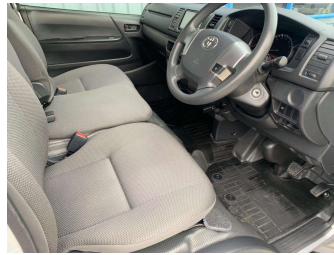

2017 Toyota HIACE DX 5 Door With ESC

Purchase Price **\$34,990**

Includes GST
Excludes on-road costs of \$460

Finance may be available on this vehicle. Ask one of our friendly staff for more information.

Gain peace of mind with Mechanical Breakdown Insurance. **Ask us how.**

an ASSURANT company

Top features

- » 5 Door
- » AA CERTIFIED
- » ABS Brakes
- » Air Conditioning
- » AM/FM Stereo
- » AUX Input
- » Belted 6 Seater
- » Bluetooth
- » CD/Stereo
- » Chain Driven
- » Cloth Trim
- » Cup Holders
- » Dark Trim
- » Drivers Air Bag
- » Econ (Fuel Saver Mode)
- » Electric Windows
- » Electronic Stability C...
- » Forward Collision Warn...

Body Style
5 door, Van

Odometer
130,680 km

Engine
2800 cc, Internal Combustion

Fuel Type
Diesel

Transmission
Auto, Rear Wheel

Wheels
-

VIN
7AT0H60FX22001345

Interior
-