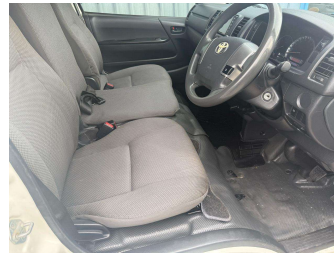

2018 Toyota HIACE DX 5 Door

Purchase Price **\$24,990**
Includes GST, Registration & Licensing

Finance may be available on this vehicle. Ask one of our friendly staff for more information.

Gain peace of mind with Mechanical Breakdown Insurance. **Ask us how.**

Body Style
5 door, Van

Odometer
201,680 km

Engine
2800 cc, Internal Combustion

Fuel Type
Diesel

Transmission
Auto, Rear Wheel

Wheels
-

VIN
7AT0H60FX21004400

Interior
-