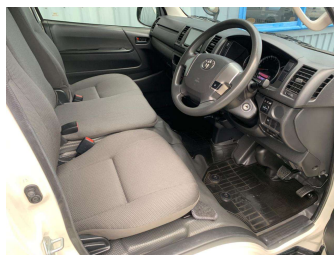

2019 Toyota HIACE DX GL Package 6 Seater With

Purchase Price **\$37,990**

Includes GST
Excludes on-road costs of \$460

Finance may be available on this vehicle. Ask one of our friendly staff for more information.

Body Style
5 door, Van

Odometer
84,000 km

Engine
2800 cc, Internal Combustion

Fuel Type
Diesel

Transmission
Auto, Rear Wheel

Wheels
-

VIN
7AT0H60FX23010443

Interior
-