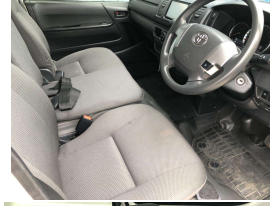

# 2018 Toyota HIACE DX 5 Door 6 Seater with ESC