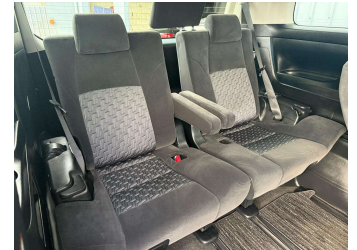

2016 Toyota Vellfire 2.5Z

Purchase Price **$32,990**

Includes GST
Excludes on-road costs of $360

Finance may be available on this vehicle. Ask one of our friendly staff for more information.

Gain peace of mind with Mechanical Breakdown Insurance. **Ask us how.**

1. **Top features**
2. » 18" ALLOYS
   - » 360 Degree Camera
   - » 7 Full Shoulder Belts
   - » 8 SRS Airbags
   - » ABS Brakes
   - » Auto Headlights
   - » Auto Start/Stop
   - » AUX Input
   - » Chain Driven
   - » Cruise Control
   - » Dual Climate Air Condi...
   - » Eco Mode
   - » Electric Mirrors
   - » Electric Sliding Doors
   - » Electric Windows
   - » Electronic Stability C...
   - » Factory Audio
   - » Fog Lights

Body Style
5 door, People Mover

Odometer
93,597 km

Engine
2500 cc, Internal Combustion

Fuel Type
Petrol

Transmission
Auto, Front Wheel

Wheels
-

VIN
7AT0H65MX26061321

Interior
-

Safety

Based on 2025 VSRR rating

Reg No.
-

Ext Colour
Pearl

History
Ex-Overseas

Seats
7 seats

CO2 Emissions
★ ★ ★ ★ ☆ ☆
200 grams/km

Energy Economy
★ ★ ☆ ☆ ☆ ☆

Annual fuel cost of $3,370
8.6L per 100km

Cost per year is an estimate based on petrol price of $2.80 per litre and an average distance of 14000 km. Emissions and Energy Economy figures standardised to 3P WLTP.

Stock ID: 30448

Craig McLeods Wholesale Cars | Phone 07 850 8168 | Email craig@cmcars.co.nz
552 Te Rapa Road, Hamilton 3200, New Zealand
www.cmcars.co.nz