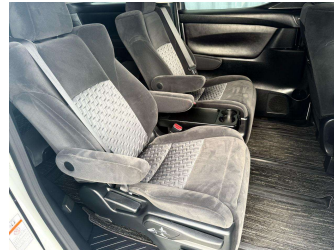

2016 Toyota Vellfire 2.5Z

Purchase Price **$32,990**

Includes GST
Excludes on-road costs of $360

Finance may be available on this vehicle. Ask one of our friendly staff for more information.

Gain peace of mind with Mechanical Breakdown Insurance. **Ask us how.**

1. **Top features**
2. » 18" ALLOYS
   - » 360 Degree Camera
   - » 7 Full Shoulder Belts
   - » 8 SRS Airbags
   - » ABS Brakes
   - » Auto Headlights
   - » Auto Start/Stop
   - » AUX Input
   - » Chain Driven
   - » Cruise Control
   - » Dual Climate Air Condi...
   - » Eco Mode
   - » Electric Mirrors
   - » Electric Sliding Doors
   - » Electric Windows
   - » Electronic Stability C...
   - » Factory Audio
   - » Fog Lights

Body Style
5 door, People Mover

Odometer
93,597 km

Engine
2500 cc, Internal Combustion

Fuel Type
Petrol

Transmission
Auto, Front Wheel

Wheels
-

VIN
7AT0H65MX26061321

Interior
-

Safety

Based on 2025 VSRR rating

Reg No.
-

Ext Colour
Pearl

History
Ex-Overseas

Seats
7 seats

CO2 Emissions
★ ★ ★ ★ ☆ ☆
200 grams/km

Energy Economy
★ ★ ☆ ☆ ☆ ☆

Annual fuel cost of $3,370
8.6L per 100km

Cost per year is an estimate based on petrol price of $2.80 per litre and an average distance of 14000 km. Emissions and Energy Economy figures standardised to 3P WLTP.

Stock ID: 30448

Craig McLeods Wholesale Cars | Phone 07 850 8168 | Email craig@cmcars.co.nz
552 Te Rapa Road, Hamilton 3200, New Zealand
www.cmcars.co.nz