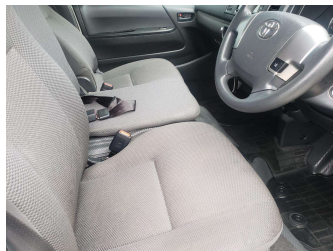

2018 Toyota HIACE DX 5 Door 6 Seater with ESC

Purchase Price **\$37,990**
Includes GST, Registration & Licensing

Finance may be available on this vehicle. Ask one of our friendly staff for more information.