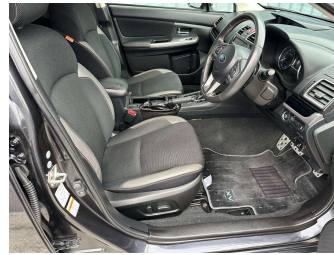

2016 Subaru XV 2.0i-L Eyesight

Purchase Price **\$19,990**

Includes GST
Excludes on-road costs of \$360

Finance may be available on this vehicle. Ask one of our friendly staff for more information.

Gain peace of mind with Mechanical Breakdown Insurance. **Ask us how.**

Top features

- » 17"Alloys
- » 6 SRS Airbags
- » ABS Brakes
- » Adaptive Cruise Contro...
- » Auto Headlights
- » Auto Start/Stop
- » Auto Wipers
- » AWD
- » CD/Stereo
- » Chain Driven
- » Dual Climate Air Condi...
- » Electric Front Seats
- » Electric Mirrors
- » Electric Windows
- » Electronic Stability C...
- » Fog Lights
- » Forward Collision Warn...
- » Immobiliser