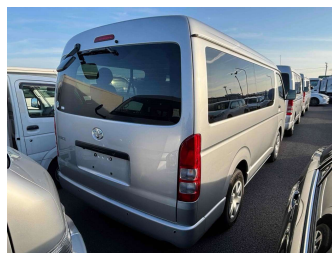

2024 Toyota HIACE DX 10 Seater

Purchase Price **\$49,990**

Includes GST
Excludes on-road costs of \$360

Finance may be available on this vehicle. Ask one of our friendly staff for more information.

Gain peace of mind with Mechanical Breakdown Insurance. **Ask us how.**

Body Style
4 door, People Mover

Odometer
50,644 km

Engine
2700 cc, Internal Combustion

Fuel Type
Petrol

Transmission
Auto, Rear Wheel

Wheels
-

VIN
7AT0H60FX26077433

Interior
-