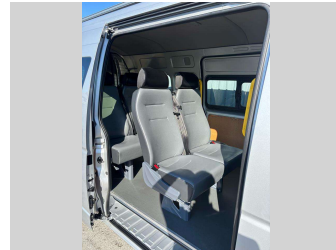

2018 Toyota HIACE ZX TD Jumbo 5 Door 9 Seat

Purchase Price **\$39,990**
Includes GST, Registration & Licensing

Finance may be available on this vehicle. Ask one of our friendly staff for more information.

Body Style
5 door, Van

Odometer
122,146 km

Engine
3000 cc, Internal Combustion

Fuel Type
Diesel

Transmission
Auto, Rear Wheel

Wheels
-

VIN
JTFPT22P200019829

Interior
-