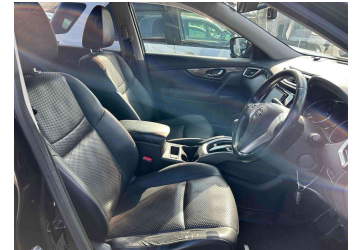

# 2014 Nissan X-Trail 20X 7 Seater

**Purchase Price** **\$21,990**

Includes GST  
Excludes on-road costs of \$360

Finance may be available on this vehicle. Ask one of our friendly staff for more information.