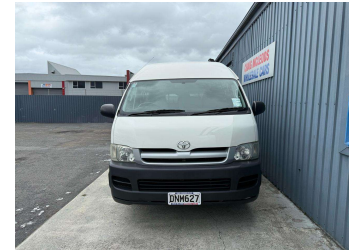

2006 Toyota HIACE 2.5TD ZX Jumbo Mobility Wheel

Purchase Price **\$26,990**
Includes GST, Registration & Licensing

Finance may be available on this vehicle. Ask one of our friendly staff for more information.

Body Style
4 door, Van

Odometer
97,200 km

Engine
2500 cc, Internal Combustion

Fuel Type
Diesel

Transmission
Auto, Rear Wheel

Wheels
-

VIN
JTFFPS22P000004541

Interior
-