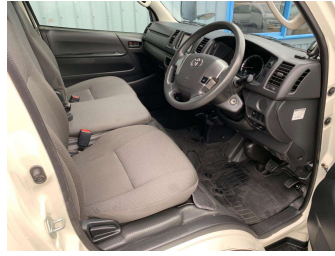

2019 Toyota HIACE DX 5 Door

Purchase Price

\$33,990

Includes GST
Excludes on-road costs of \$310

Finance may be available on this vehicle. Ask one of our friendly staff for more information.

Gain peace of mind with Mechanical Breakdown Insurance. **Ask us how.**

Body Style
5 door, Van

Odometer
51,000 km

Engine
2000 cc, Internal Combustion

Fuel Type
Petrol

Transmission
Auto, Rear Wheel

Wheels
-

VIN
7AT0H60FX23038052

Interior
-