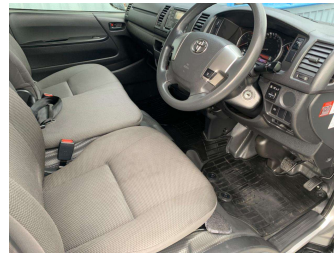

2019 Toyota HIACE DX 5 Door With ESC

Purchase Price **\$37,990**

Includes GST
Excludes on-road costs of \$460

Finance may be available on this vehicle. Ask one of our friendly staff for more information.

Body Style
5 door, Van

Odometer
82,243 km

Engine
2800 cc, Internal Combustion

Fuel Type
Diesel

Transmission
Auto, Rear Wheel

Wheels
-

VIN
7AT0H60FX22034298

Interior
-