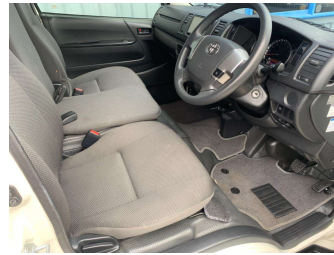

2019 Toyota HIACE DX 5 Door 6 Seater with ESC

Purchase Price **\$36,990**

Includes GST
Excludes on-road costs of \$460

Finance may be available on this vehicle. Ask one of our friendly staff for more information.

Body Style
5 door, Van

Odometer
108,350 km

Engine
2800 cc, Internal Combustion

Fuel Type
Diesel

Transmission
Auto, Rear Wheel

Wheels
-

VIN
7AT0H60FX22009350

Interior
-