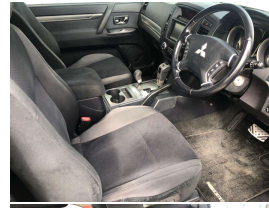

2006 Mitsubishi PAJERO VR-2 4WD

VEHICLE INFORMATION

Cash Price

Includes GST
Excludes on-road costs of \$310

\$23,990

Note: A Clean Car fee/rebate does not apply to this vehicle

Finance may be available on this vehicle. Ask one of our friendly staff for more information.