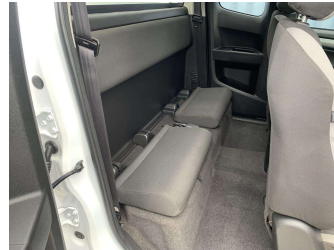

2017 Holden Colorado LS EC CC 2.8D/4WD